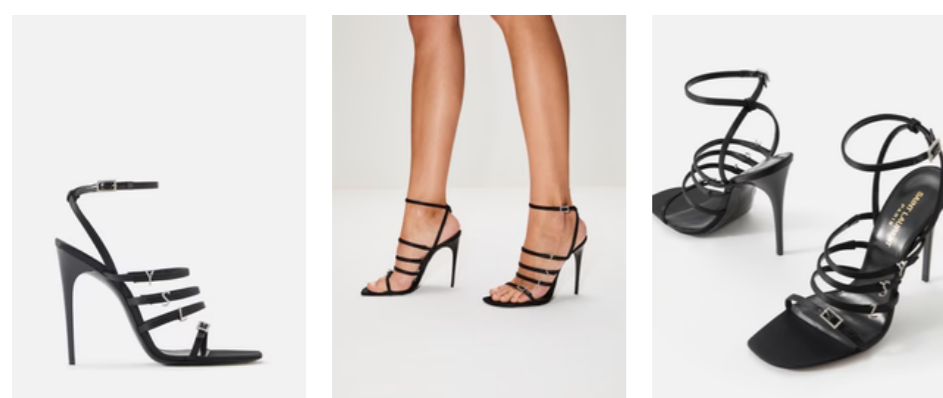

Jerry Sandal 110mm

SAINT LAURENT

\$1,650 **NOTIFY ME**

COLOR: BLACK

FIT PREDICTOR [Calculate your size](#)

SIZE: IT 35

- IT 35
- IT 35.5
- IT 36
- IT 36.5
- IT 37
- IT 37.5
- IT 38

AVAILABILITY:

Online In-Store

QUANTITY

NOTIFY ME

Contact [Client Services](#) to place an in-store order.

Description	Designer	Details	Shipping
<p>One step out in Jerry and you'll fall in love with yourself all over again. The sexy stiletto is crafted from silk and rhinestones, with a total of five straps—three to spell the glittery YSL initials and two to flaunt sparkly buckles, one of which secures the ankle strap.</p>			

More To Love

SAINT LAURENT

JIMMY CHOO

GIANVITO ROSSI

AMINA MUADDI

Ava Sandal 105mm
\$1,390

Saeda Sandal 100mm
\$1,095

Metropolis 105 Heeled Sandal
\$795