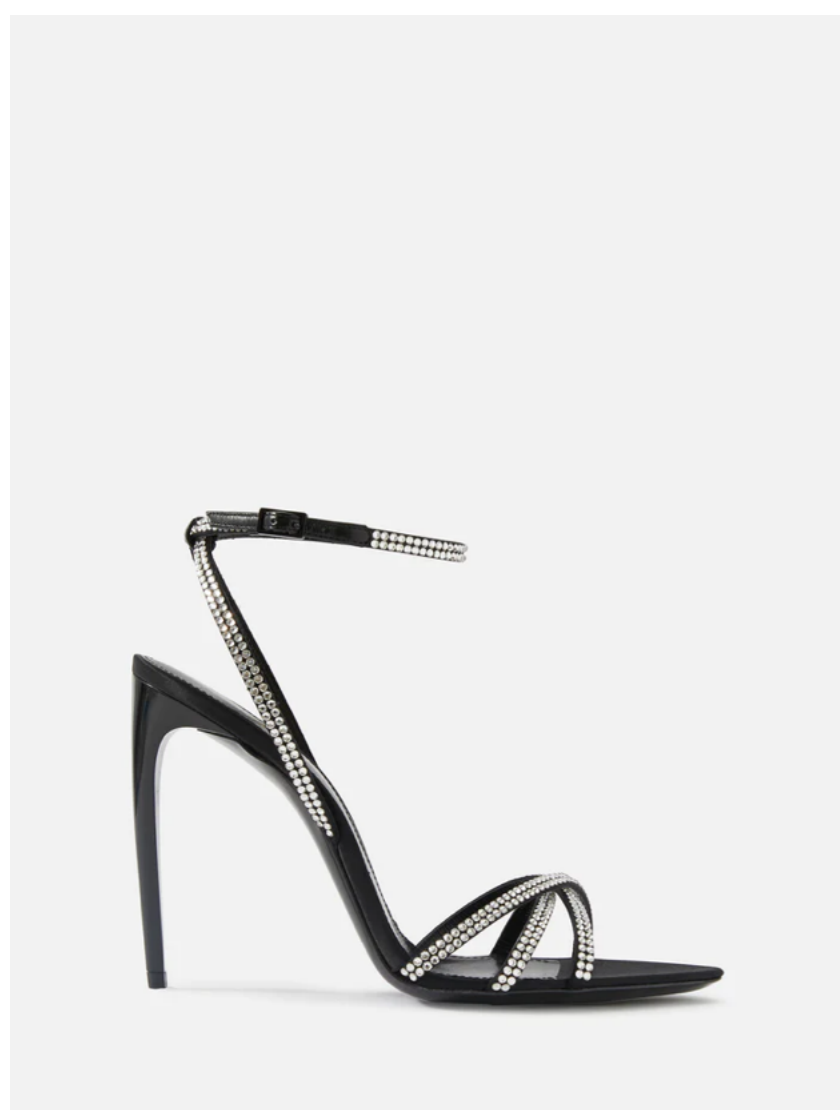

Jerry Sandal 110mm

SAINT LAURENT

\$1,650 **NOTIFY ME**

COLOR: BLACK

FIT PREDICTOR [Calculate your size](#)

SIZE: IT 35

- IT 35
- IT 35.5
- IT 36
- IT 36.5
- IT 37
- IT 37.5
- IT 38

AVAILABILITY:

Online In-Store

QUANTITY

NOTIFY ME

Contact [Client Services](#) to place an in-store order.

Description	Designer	Details	Shipping
<p>One step out in Jerry and you'll fall in love with yourself all over again. The sexy stiletto is crafted from silk and rhinestones, with a total of five straps—three to spell the glittery YSL initials and two to flaunt sparkly buckles, one of which secures the ankle strap.</p>			

More To Love

SAINT LAURENT

JIMMY CHOO

GIANVITO ROSSI

AMINA MUADDI

Ava Sandal 105mm
\$1,390

Saeda Sandal 100mm
\$1,095

Metropolis 105 Heeled Sandal
\$795